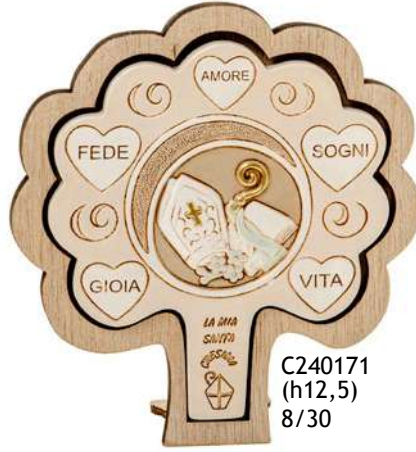

C240171
(h12,5)
8/30