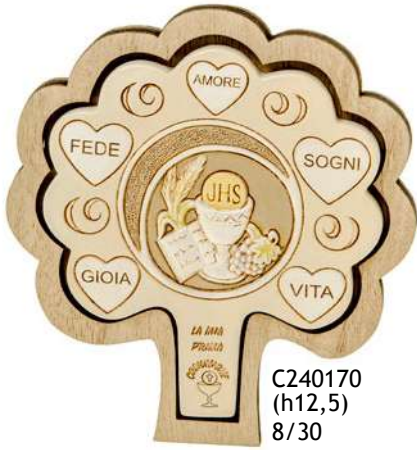

T22051
(10x12)

T22052
(10x12)

T22053
(10x12)

T22054
(10x12)

Icone in resina e legno

C240170
(h12,5)
8/30

C240171
(h12,5)
8/30

C240169
(h12,5)
8/30

Icone in resina

C240165
(ø7,5)
4/80

C240164
(ø7,5)
4/80

C240163
(ø7,5)
4/80

Icone in resina e legno

C240167
(ø8)
8/80

C240168
(ø8)
8/80

C240166
(ø8)
8/80