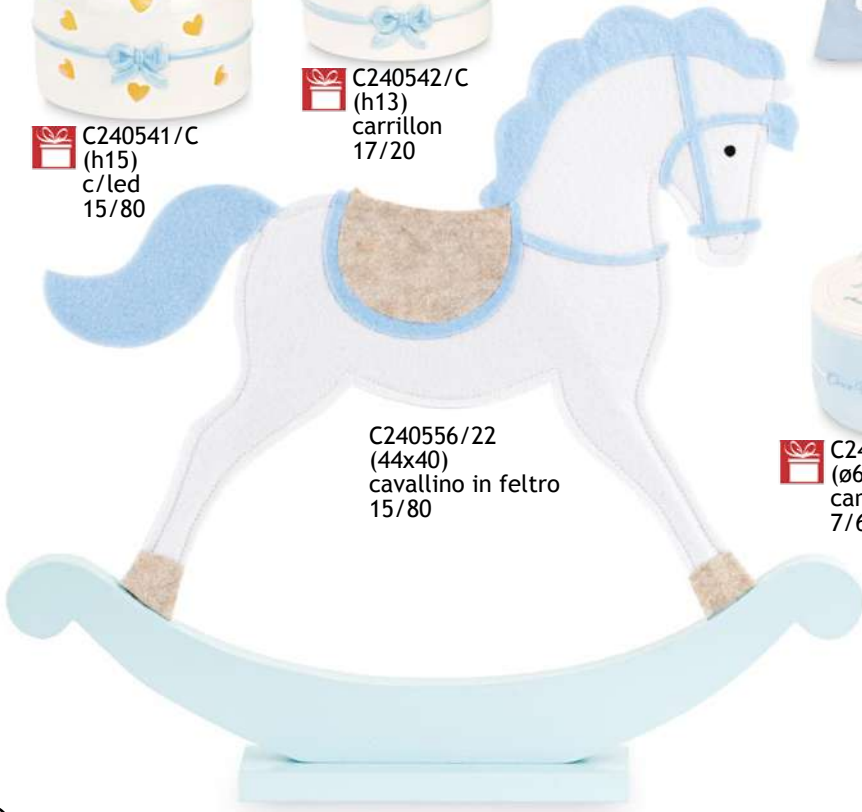

C240556/22
(44x40)
cavallino in feltro
15/80