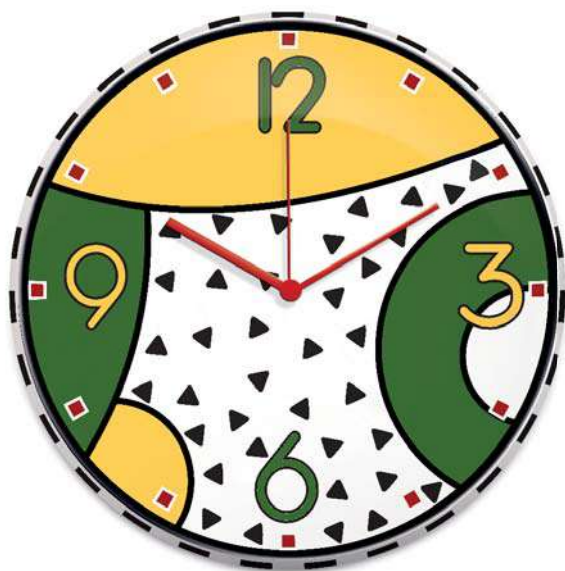

MADE IN ITALY

OROLOGIO

€ 79,00

112028

verde

Ø cm 31