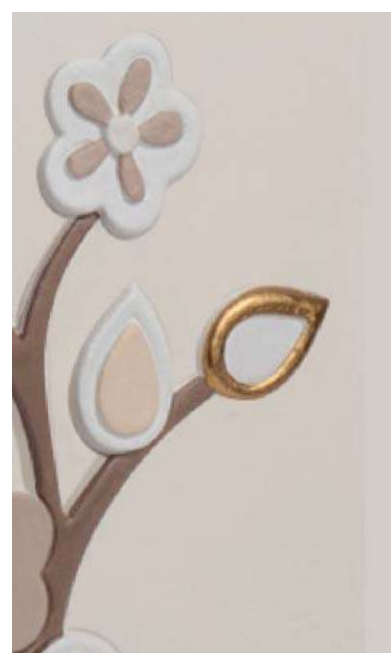

FINITURA ORO