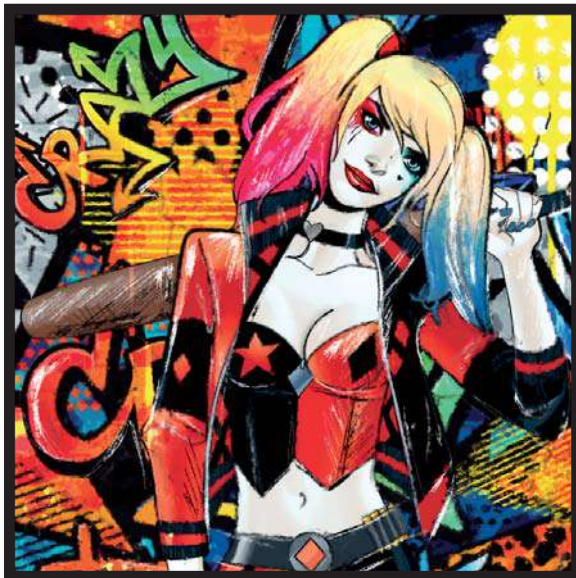

QUADRI SU TELA

POLI-COTONE / LISTELLO IN ABETE ROSSO 28x35 mm

MADE IN ITALY

cm 100x100
€ 280,00

cm 70x70
€ 190,00

cm 50x50
€ 130,00

HARLEY QUINN

EDITORE: EGAN
AUTORE: Warner Bros
TECNICA: Tecnica mista su tela

117031

117030

117029