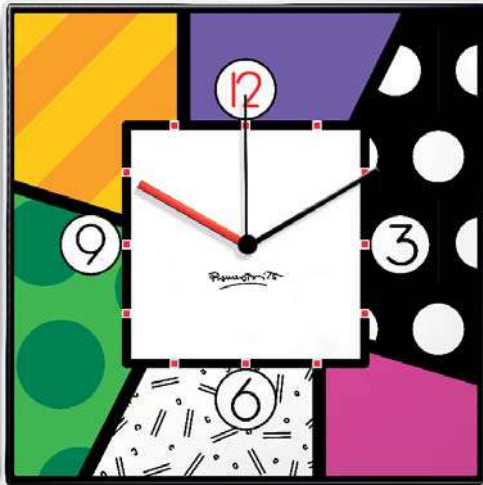

BRITTO
ROMERO BRITTO
©2013 Britto Control, Inc.
All rights reserved.
www.britto.com

EGAN
DESIGNED IN ITALY
www.egan.it

VET101
CARTELLO VETRINA
cm 50x70

Home

MADE IN ITALY

OROLOGIO
€ 79,00

217001
cm 31x31

217002
Ø cm 30

MADE IN ITALY

PORTAFOTO

217004
cm 17x22 (int. cm 10x15)

217003
cm 22x27 (int. cm 13x18)

Accessori

BORSA
cm 40x33
€ 26,90

TBT6311/1
fiori

BORSA
cm 55x45
€ 37,90