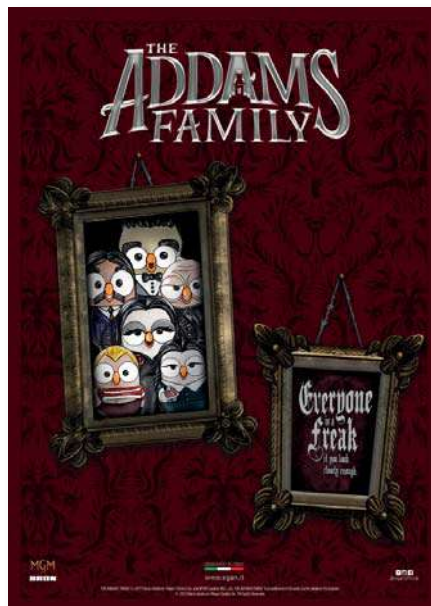

116021
 Tom & Jerry

116024
 Willy il Coyote e
 Beep Beep

116026
 Tazmania

116022
 Titti & Silvestro

116025
 Daffy Duck

116023
 Bugs Bunny

NOVITÀ

27

Everyone
is a
freak
if you look
closely enough.

THE ADDAMS FAMILY

cartello vetrina solo a scopo illustrativo

VET20
CARTELLO VETRINA
cm 50x70

MGM **BRON**

Mug

ml 430
PORCELLANA
€ 12,90

110008
Morticia