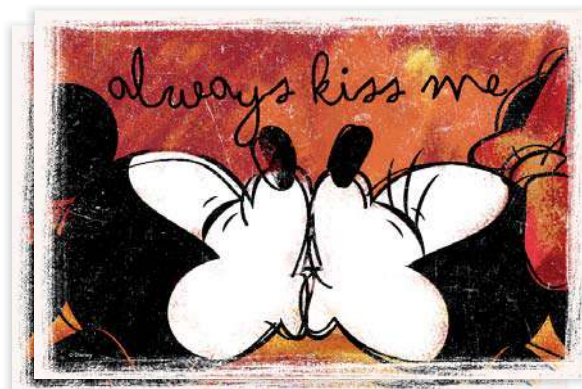

TOVAGLIETTE

SET 2 TOVAGLIETTE
cm 45x30
POLIPROPILENE
€ 11,90

LWM63/07B
blu

LWM63/07S
rosso

MADE IN ITALY

SET PIATTI PIZZA

SET 2 PIATTI PIZZA/PORTATA

PWM37T/2XLB