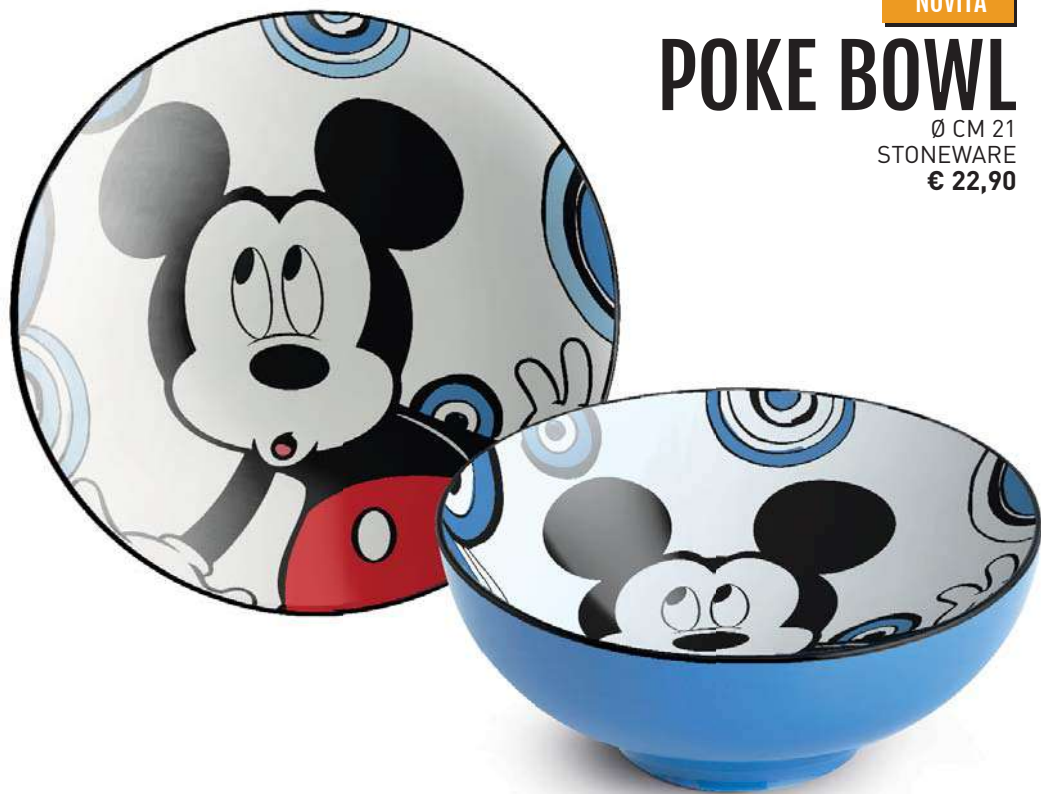

© 2023 Metro-Goldwyn-Mayer Studios Inc. All Rights Reserved.

NOVITÀ

35

FOREVER & EVER

POKE BOWL & COPPETTE

NOVITÀ

POKE BOWL

Ø CM 21
STONEWARE
€ 22,90